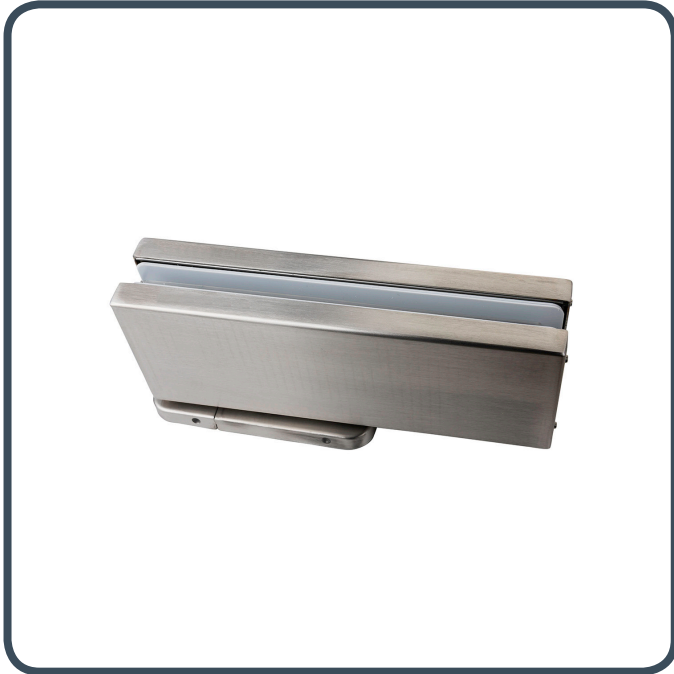

HYDRAULIC BOTTOM PATCH

GDS.005.04

FINISHES

SSS
PSS

VARIANTS

06 = standard self close
04 = hold open at 90°

UNIT OF MEASUREMENT

Each

DIMENSIONS

68mm height
186mm width

Max door weight 100kg

FEATURES

- ▶ Suitable door width 1000mm
- ▶ For 10mm and 12mm glass
- ▶ 150° angle of opening
- ▶ Adjustable latching and closing speed
- ▶ Easy installation